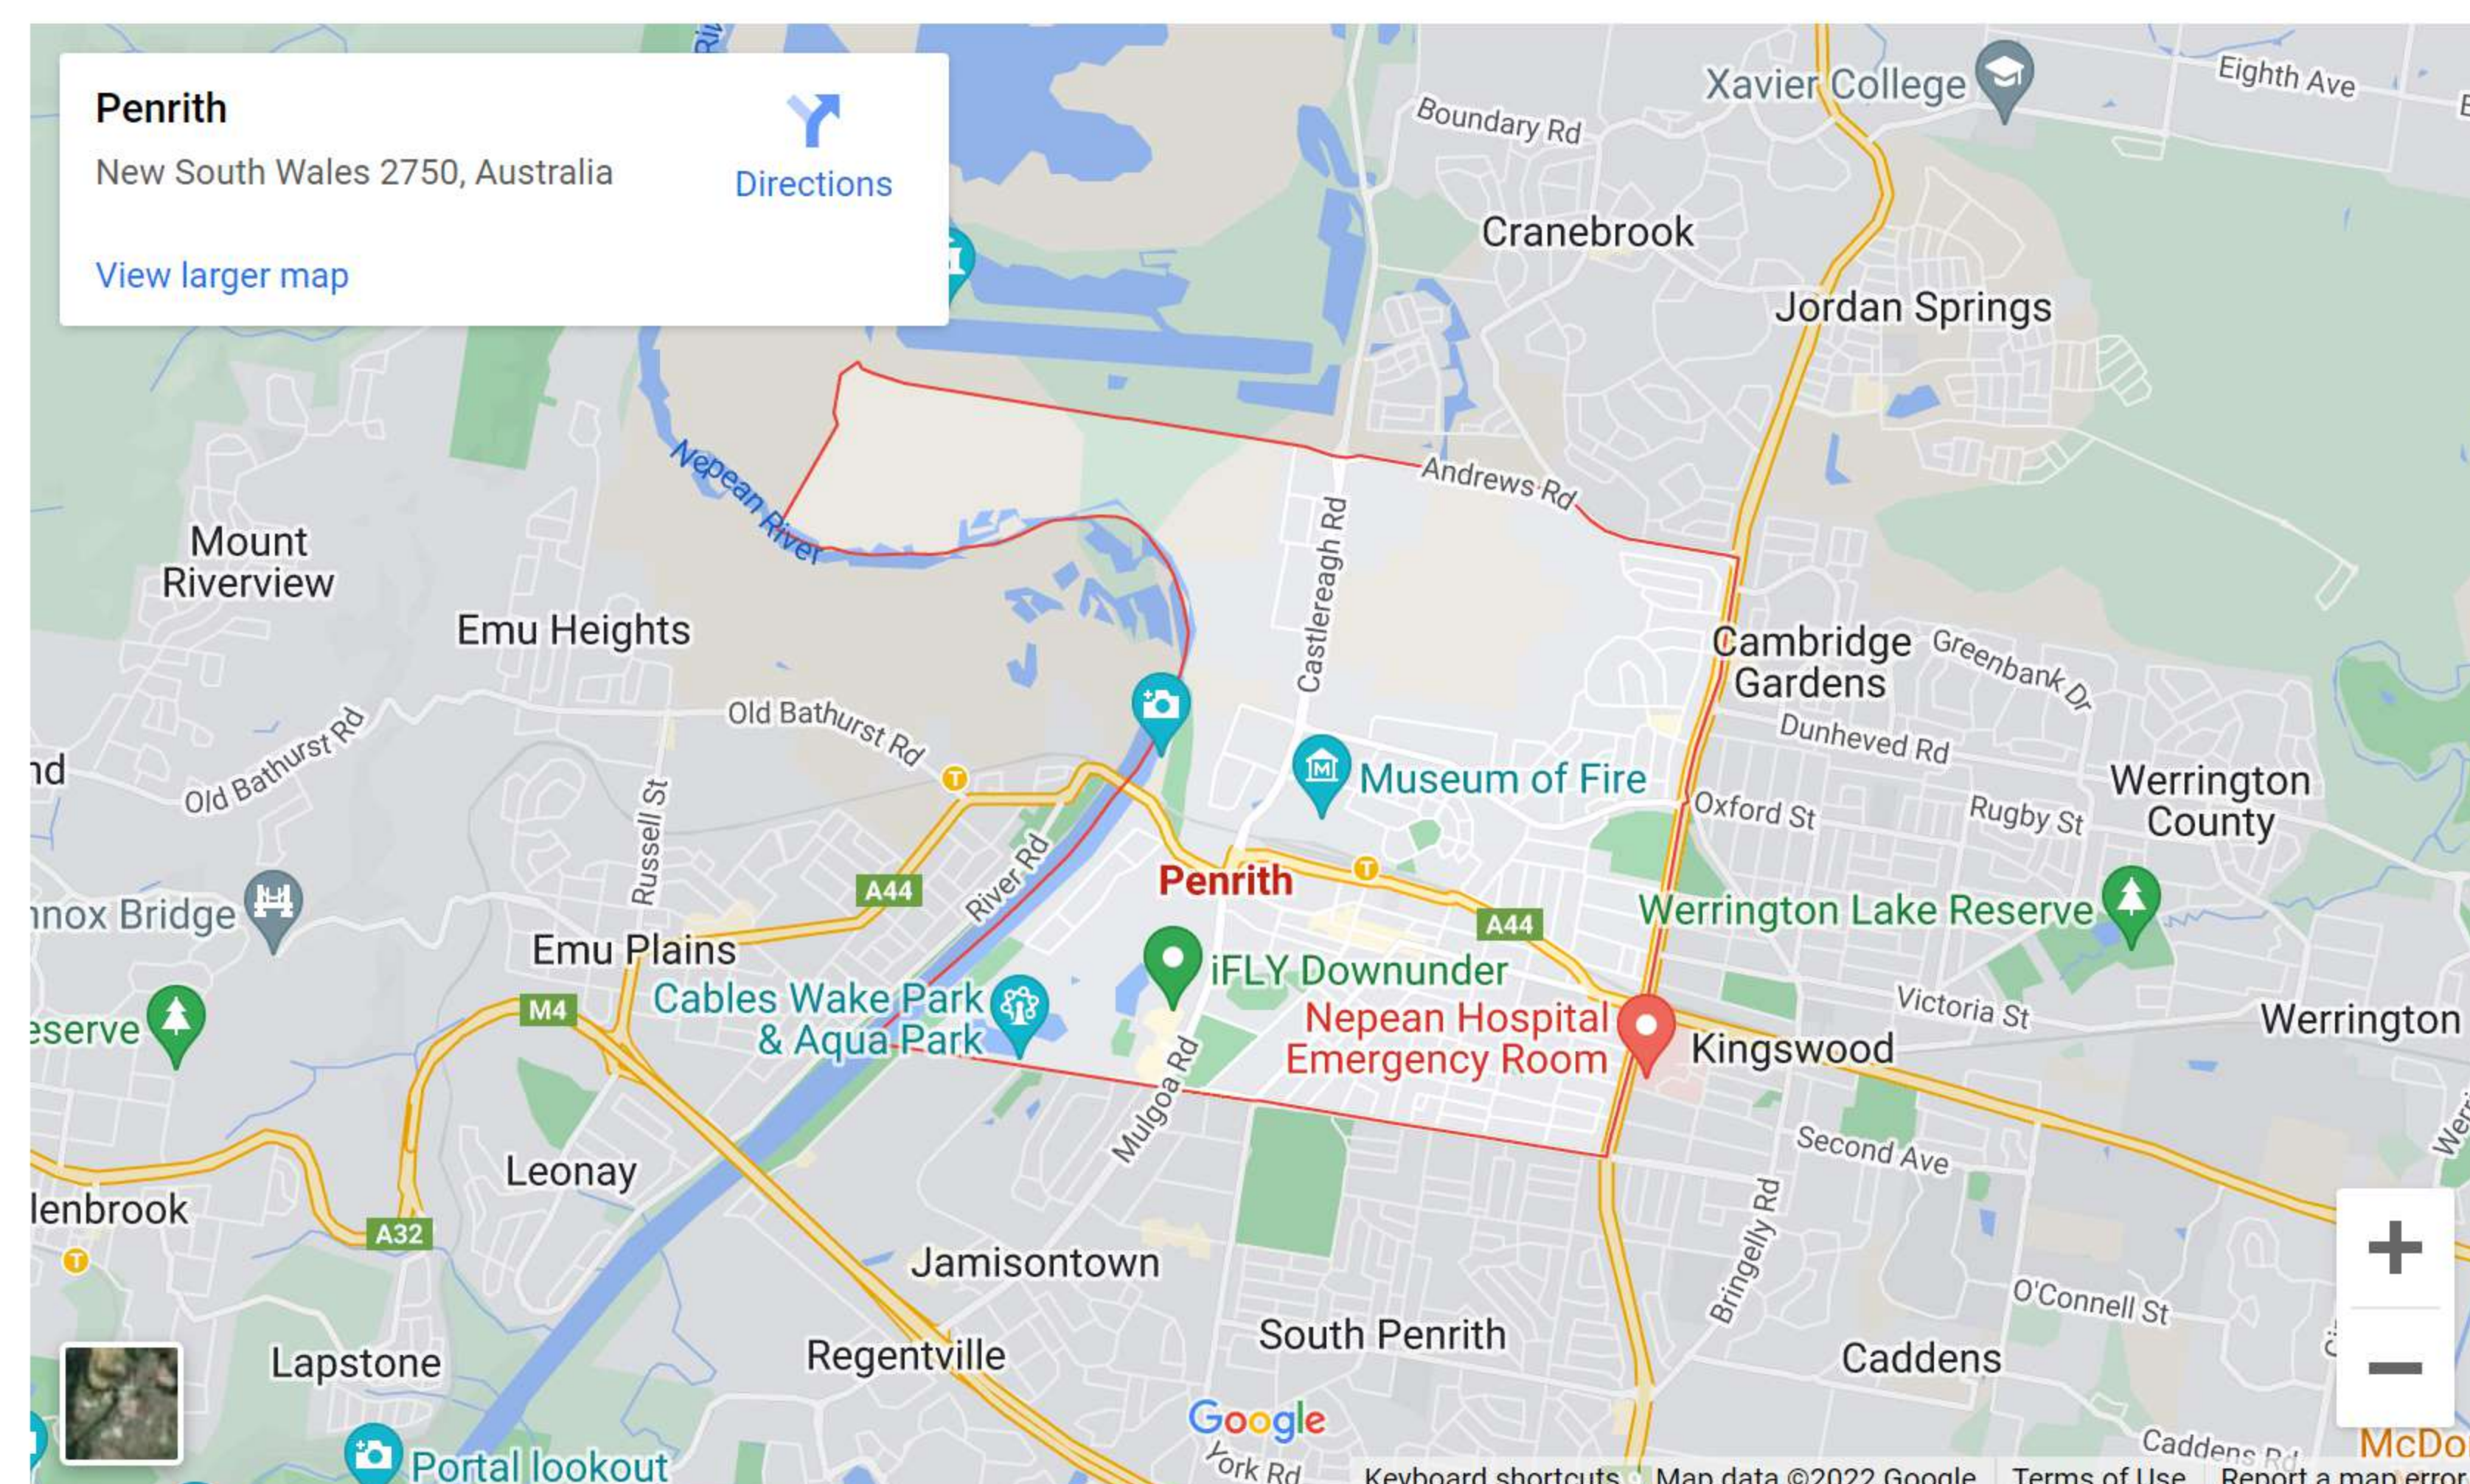

What's nearby?

- ✓ 353m to the nearest shopping centre at Westfield Penrith, High Street, Penrith NSW, Australia.
- ✓ 3km to the nearest hospital at Nepean Hospital, Derby Street, Kingswood NSW, Australia.