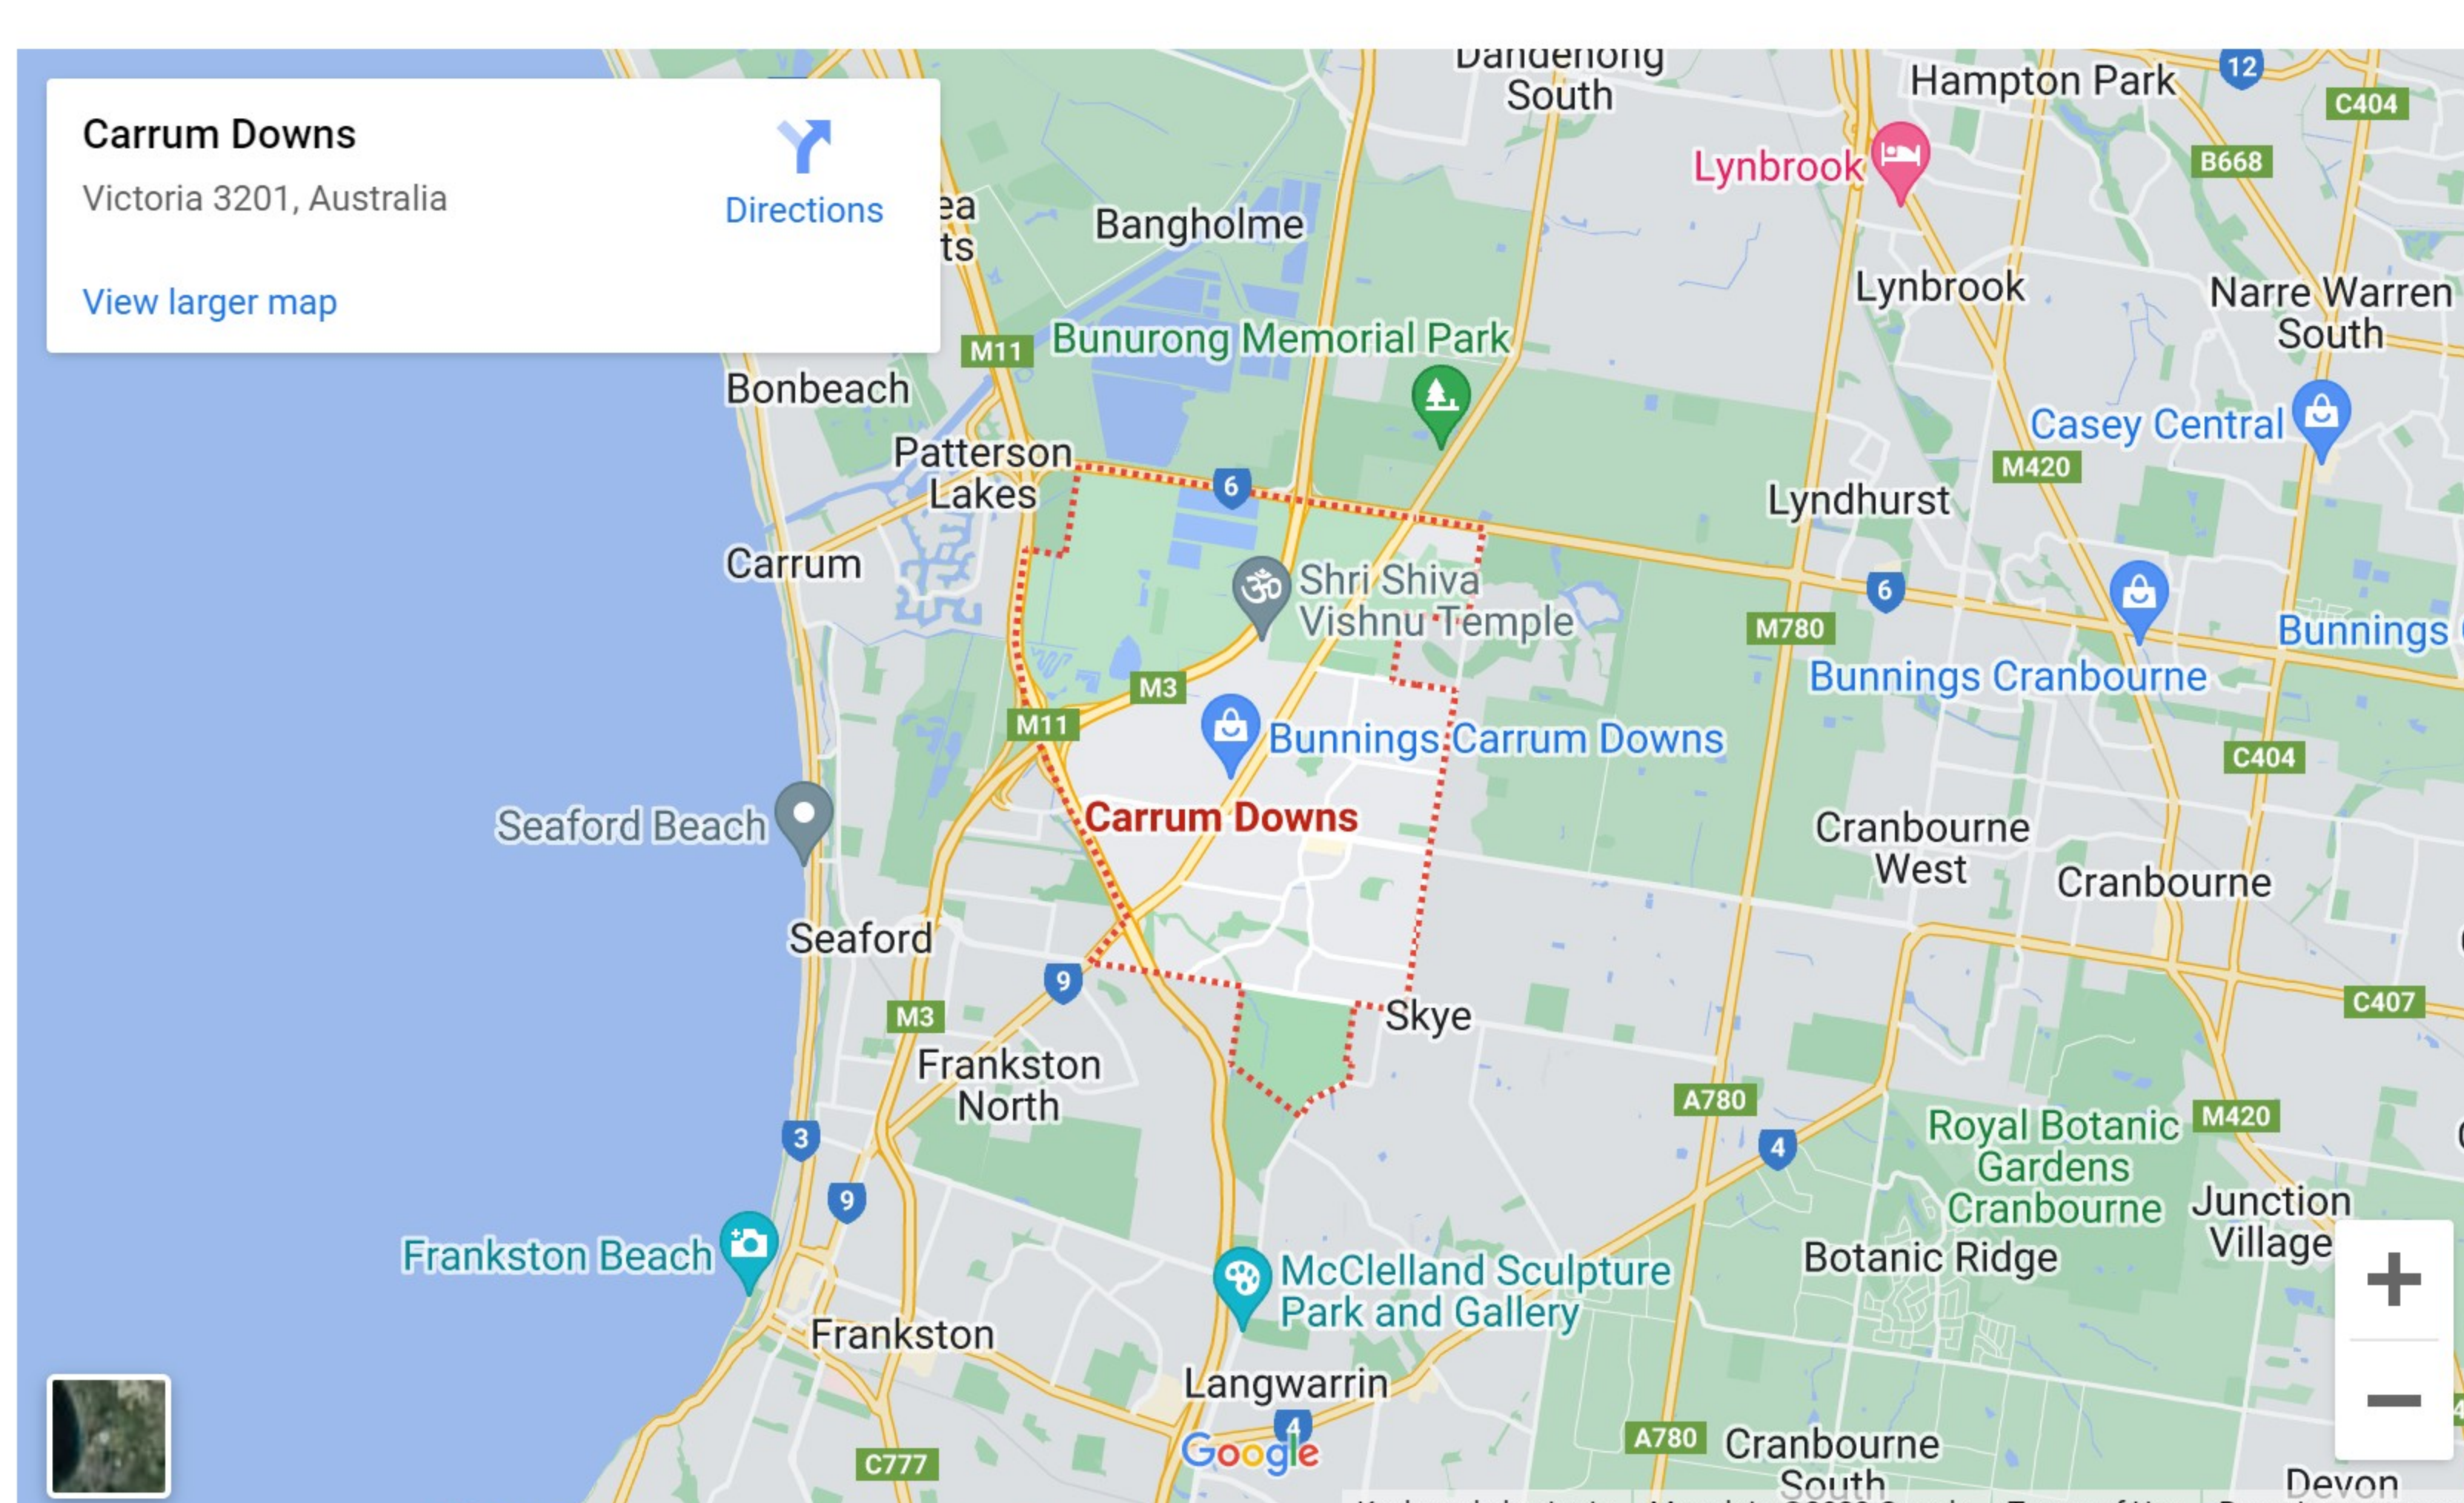

No longer taking applications.

Banjo is a beautiful cosy brick house set in the quiet surrounds of Carrum downs. Close to shops and medical services.

The home comprises of a large kitchen, dining room, 2 living areas and 2 spacious bathrooms.

What's nearby?

- ✓ 6km to the nearest train station at Seaford Station, Station Street, Seaford VIC, Australia.
- ✓ 617m to the nearest bus stop at Luscombe Ave/Cadles Rd, Carrum Downs VIC, Australia.
- ✓ 957m to the nearest shopping centre at Carrum Downs Regional Shopping Centre, Hall Road, Carrum Downs VIC, Australia.
- ✓ 8km to the nearest hospital at Frankston Hospital, Hastings Road, Frankston VIC, Australia.
- ✓ 1km to the nearest park at Carrum Downs Recreational Reserve, Wedge Road, Carrum Downs VIC, Australia.
- ✓ 2km to the nearest medical practice (GP) at Ballarto Medical Centre, Ballarto Road, Carrum Downs VIC, Australia.